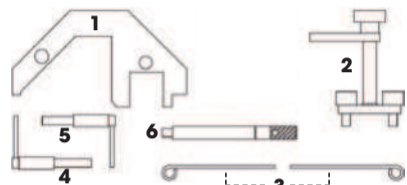

CONTENUTO

FG 192/BW5-1 Attrezzo di allineamento albero a camme

FG 192/BW5-2 Attrezzo di bloccaggio albero a camme

FG 192/BW5-3 Perni di bloccaggio tendicatenata (2 pz)

FG 192/BW5-4 Perno di fasatura volano 1

FG 192/BW5-5 Perno di fasatura volano 2

FG 192/BW5-6 Perno di fasatura volano