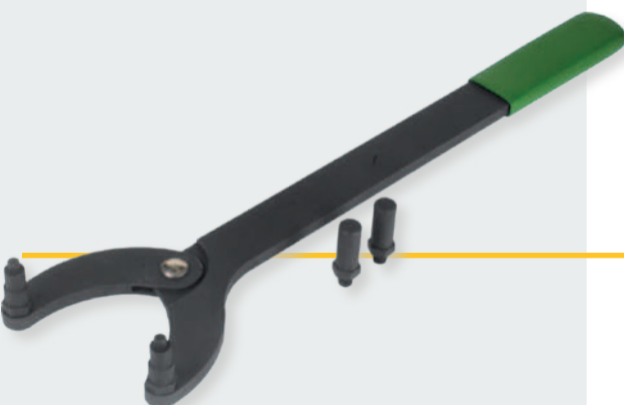

CHIAVE TENDICINGHIA  
VW, AUDI, SEAT, SKODA

~~32,00€~~ 18,90€

FG 192/VW1E

CHIAVE TENDICINGHIA  
VW, AUDI, SEAT, SKODA

~~48,00€~~ 27,90€

FG 192/VW1F

ATTREZZO BLOCCAGGIO PIGNONE ALBERO  
A CAMME VW, AUDI, SEAT, SKODA